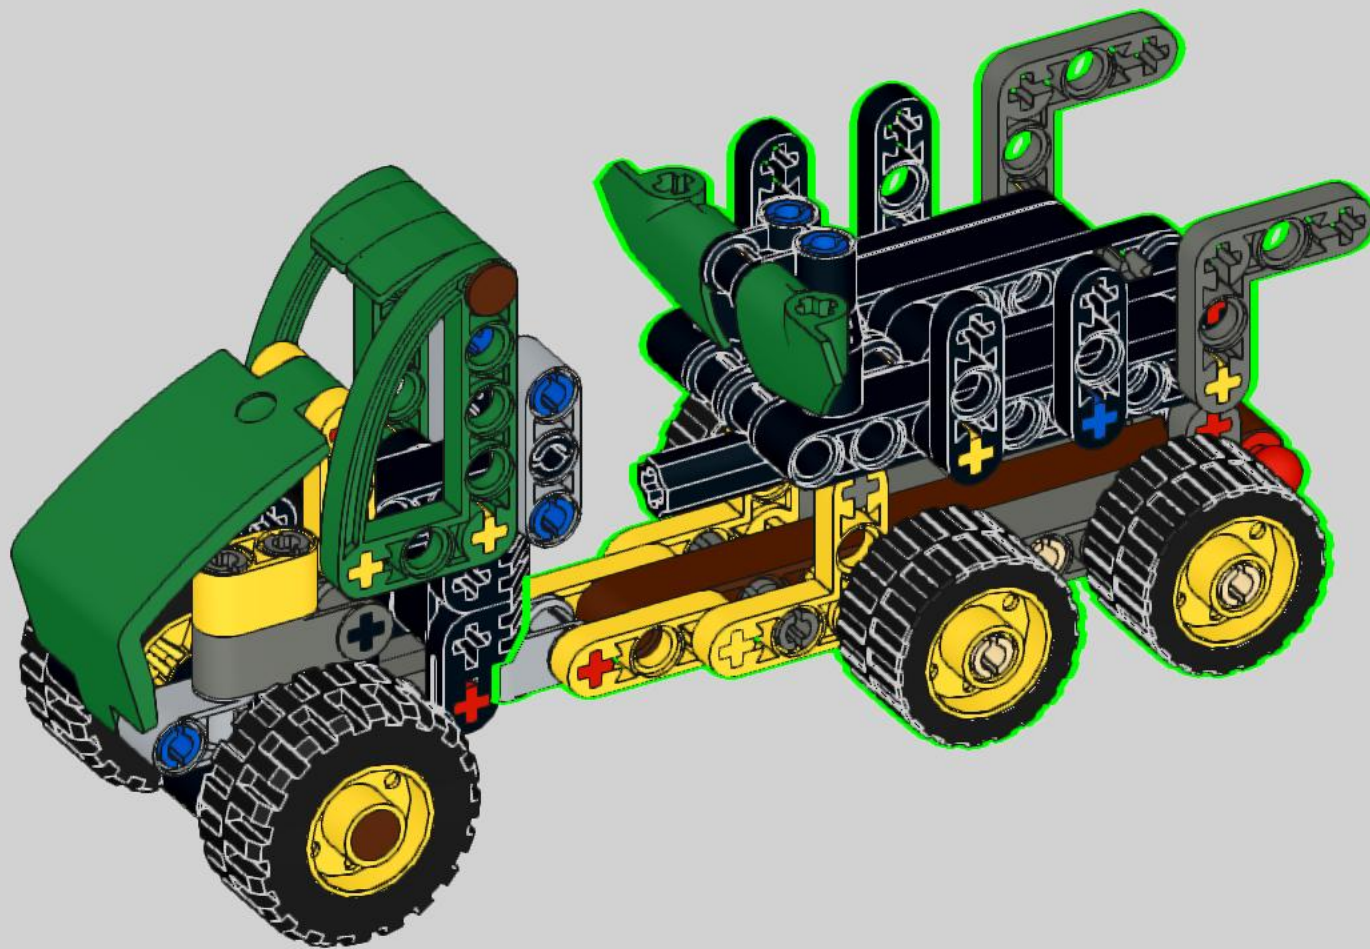

37

Free instructions available at rebrickable.com. Instructions not for sale.