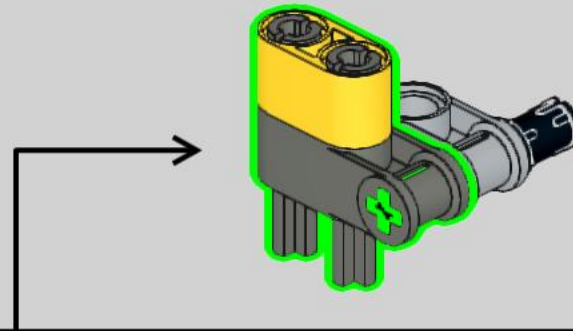

42218 Alternate - Articulated Hauler

Model and instructions created by artemisovsky aka OraD

1

2

Free instructions available at rebrickable.com. Instructions not for sale.

3

4

5