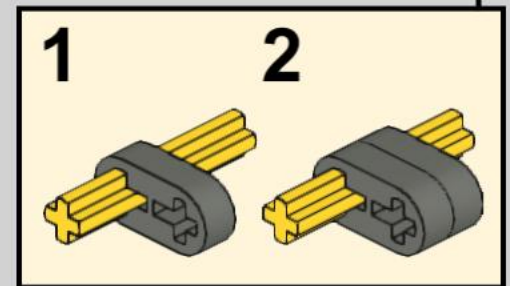

42218 Alternate - Articulated Hauler

Model and instructions created by artemisovsky aka OraD

1

2

Free instructions available at rebrickable.com. Instructions not for sale.

3

4

5