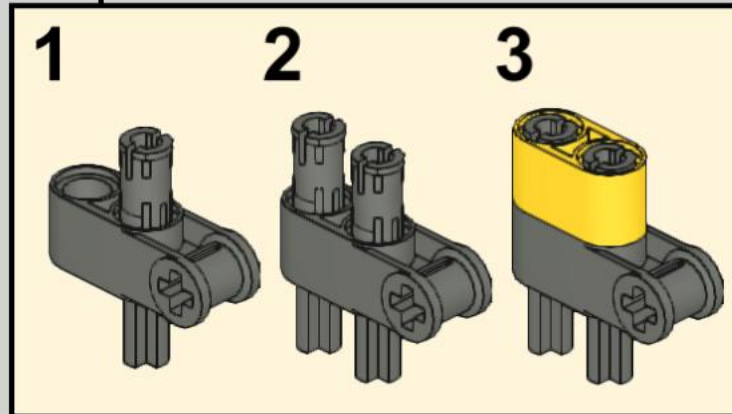

42218 Alternate - Articulated Hauler

Model and instructions created by artemisovsky aka OraD

1

2

Free instructions available at rebrickable.com. Instructions not for sale.

3

4

5