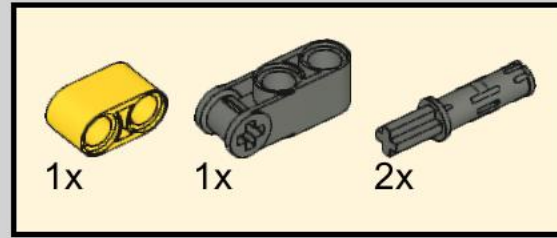

42218 Alternate - Articulated Hauler

Model and instructions created by artemisovsky aka OraD

1

2

Free instructions available at rebrickable.com. Instructions not for sale.

3

4

5